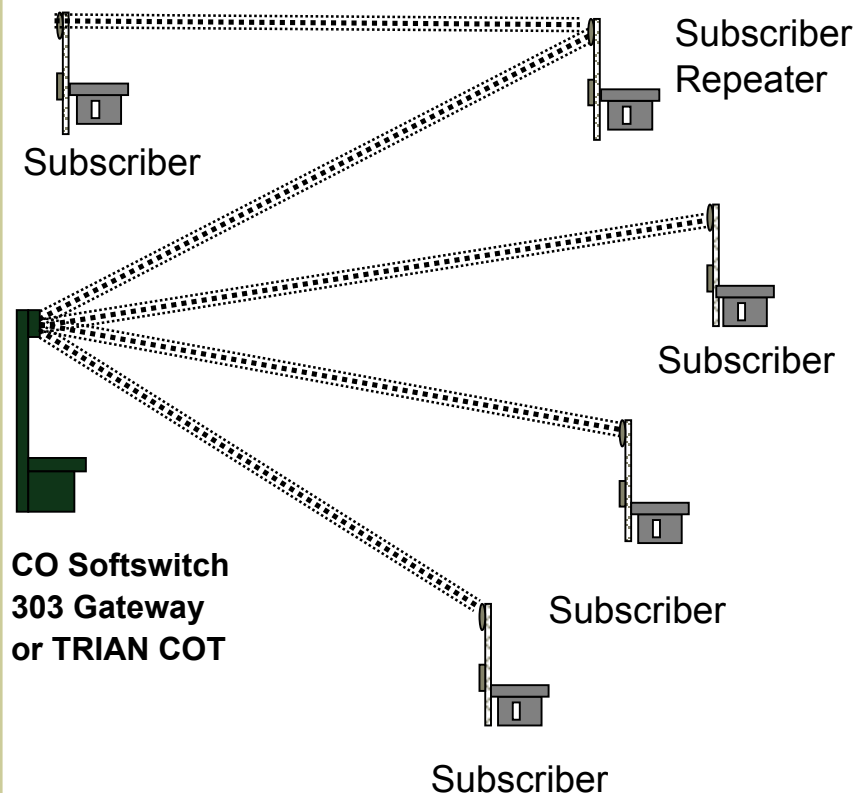

TRIAN™

ThinRoute Integrated Access Network

- Rural advanced Voice and Broadband access over IP
- Low start-up cost
- Scalable
- Flexible network topology adapts to varied terrain
 - Cellular
 - Point-to-point
 - Add-drop
 - Repeaters
 - Copper and fiber extensions
- Licensed and unlicensed frequencies
- Built to Telco Standards
 - CLASS features
 - 8 Hr Battery Backup
 - Lightning protection
 - Temp hardened
- Easy to deploy
 - No in-home equipment
- Full remote management

The TRIAN system carries voice and data traffic over a private wireless ethernet network with QoS (Quality of Service) rules insuring toll quality voice. There is no large base station to burden the up-front cost of small networks, yet the architecture is scalable and all of the network elements may be unified and managed remotely under a cost effective SNMP Element Management System (EMS). Thanks to its open architecture, TRIAN is able to interwork easily with packet or circuit switches, either directly to a softswitch under SIP, MGCP or NCS, or through a digital or analog gateway to the circuit switched PSTN. TRIAN can extend copper or fiber networks, and can use copper or fiber to extend services to locations that are not well suited for wireless. With up to 14 Mbit/s of throughput and QoS priorities, even Video Over-IP and video conferencing are possible as services become available.

OUTDOOR RESIDENTIAL GATEWAY

COT ANALOG VF GATEWAY

Management and maintenance can be performed from anywhere in the network via a web browser interface or SNMP Element Management System. TRIAN employs radio technology specifically designed to handle broadband data while supporting advanced QoS features with 802.1p/q and VPNs for handling voice and video services. Distances of 30 miles or more can be spanned to reach remote subscribers. A variety of frequency bands are available for North American applications: