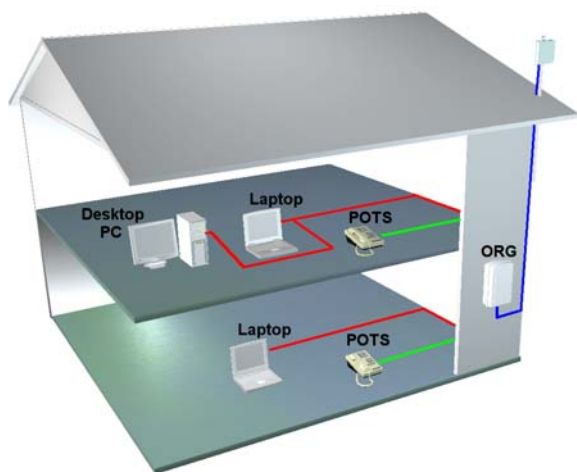

The ThinRoute Outdoor Residential Gateway (ORG) integrates all of the features and functions that carriers need for delivering voice and broadband data services to residential /SOHO customers. Designed from the ground up to work with wireless Ethernet networks, the ORG is a battery backed gateway that provides two POTS lines, 10/100baseT Ethernet WAN and LAN ports, and power (PoE) for the associated radio. The ORG mounts neatly on a wall of the premise or on a pole as far away as 300 feet. CLASS services are supported including Caller ID, Call Forwarding and Call Hold. Management and maintenance can be performed from anywhere in the network via a web browser interface or SNMP Element Management System.

# OUTDOOR RESIDENTIAL GATEWAY SPECIFICATION

Product Specification	
Telephone Interface	2 voice ports: terminal block
WAN Interface	10/100 Base-T RJ-45 with PoE to power radio/uplink device
LAN Interface	10/100 Base-T RJ-45
Battery Backup	8 hour battery backup
Transient Protection	Lightning protection: Telcordia GR-1089

Physical Specification	
Power Consumption	DC powered: Idle- 12V/0.19A/Talking- 12V/.28A AC powered: Idle- 120V/80ma/Talking- 120V/90ma
Dimensions	17.25"H x 10.25"W x 5.25"H
Operating Temperature	-22F to 122F (-30C to 50C)
Operating Humidity	90% RH non-condensing maximum